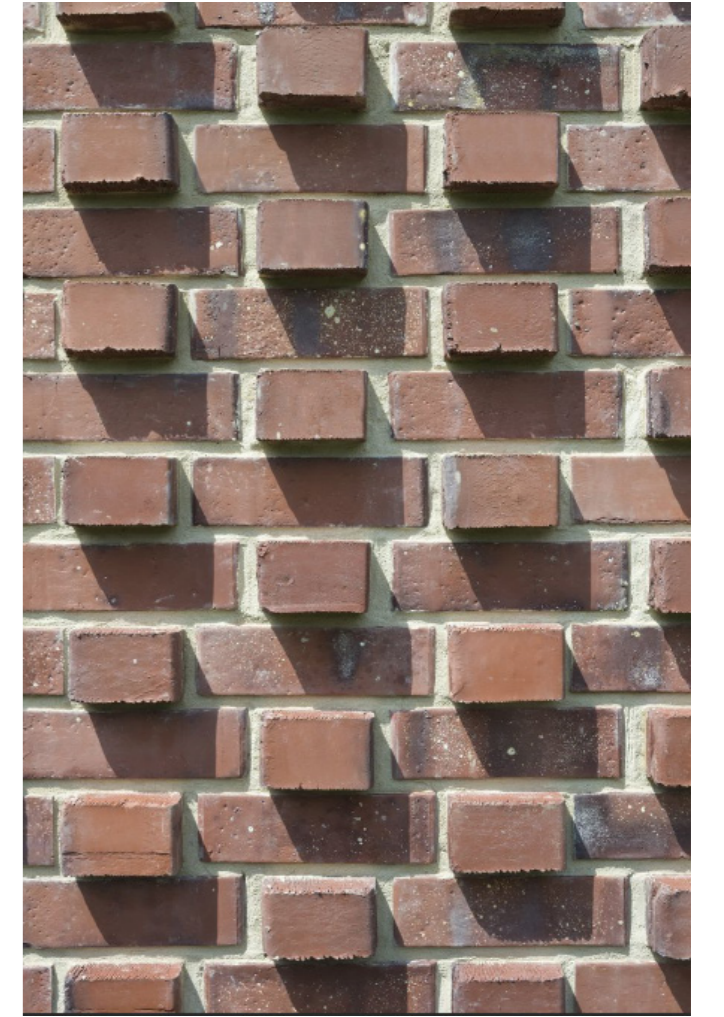

11

Full Facing brick - Rose colour shade brick Petersen D78 (F2) brick with hit and miss detail