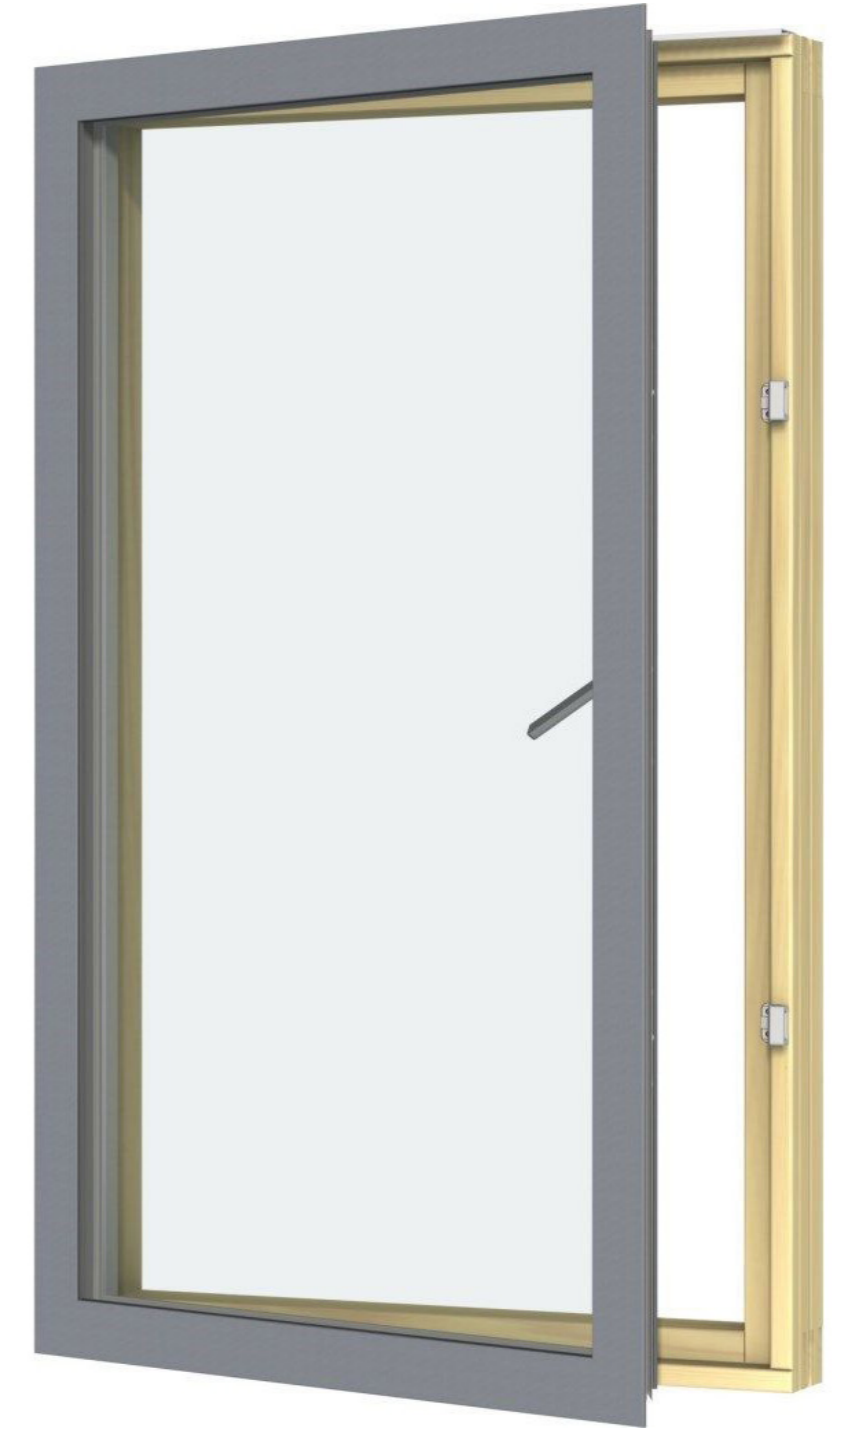

01

Full Facing brick - Rose colour shade brick Petersen D78 (F2) brick & Euromix Natural Mortar M3ANK100

02

Full Facing Brick - Red colour shade brick Petersen D36 (F2) brick & Euromix Natural Mortar M3ANK100

03

Velfac 200 Window and Door. Thermally broken aluminium frame double glazed unit powder coat finish. RAL 7021. Clear glass.

04

Glass balustrade with metal handrail

05

PCC metal railing and handrail balcony RAL7021

06

Glassed panels - Reglit

07

PPC metal boundary railing. RAL 7021

08

VM Zinc cladding

09

Metal louvres RAL 7021

10

PPC fascia profile RAL 7021

11

Full Facing brick - Rose colour shade brick Petersen D78 (F2) brick with hit and miss detail